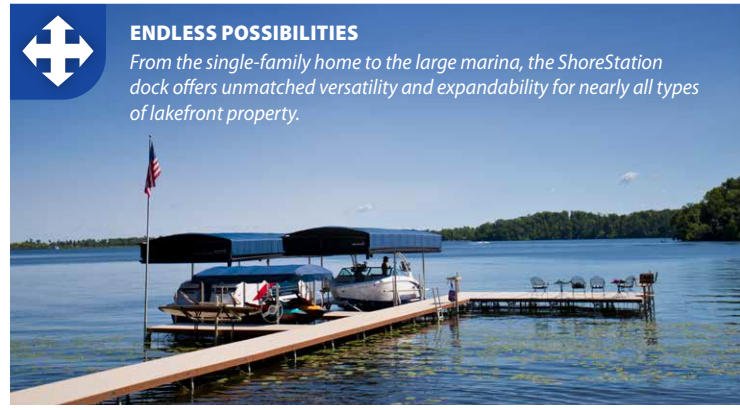

Attractive. For Shore.

Be the envy of any lakefront! With ShoreStation's virtually endless layout options (from various section widths to freestanding swim platforms), you can create a true one-of-a-kind dock design that fits your every need on the water's edge. Bound to turn heads, you'll get the dock you've always wanted!

FIND A DEALER TO
HELP DREAM UP
YOUR DOCK!

From simple to
sophisticated—
the options are
endless!

THE PERFECT FIT
Whether you want more play space, seating area, or places to park your water toys, ShoreStation allows you to configure or expand your lakefront system around your lifestyle.

ENDLESS POSSIBILITIES
From the single-family home to the large marina, the ShoreStation dock offers unmatched versatility and expandability for nearly all types of lakefront property.

COMPLEMENT YOUR SHOREFRONT
Powder-coated aluminum planking and sideboards for color that lasts a lifetime.