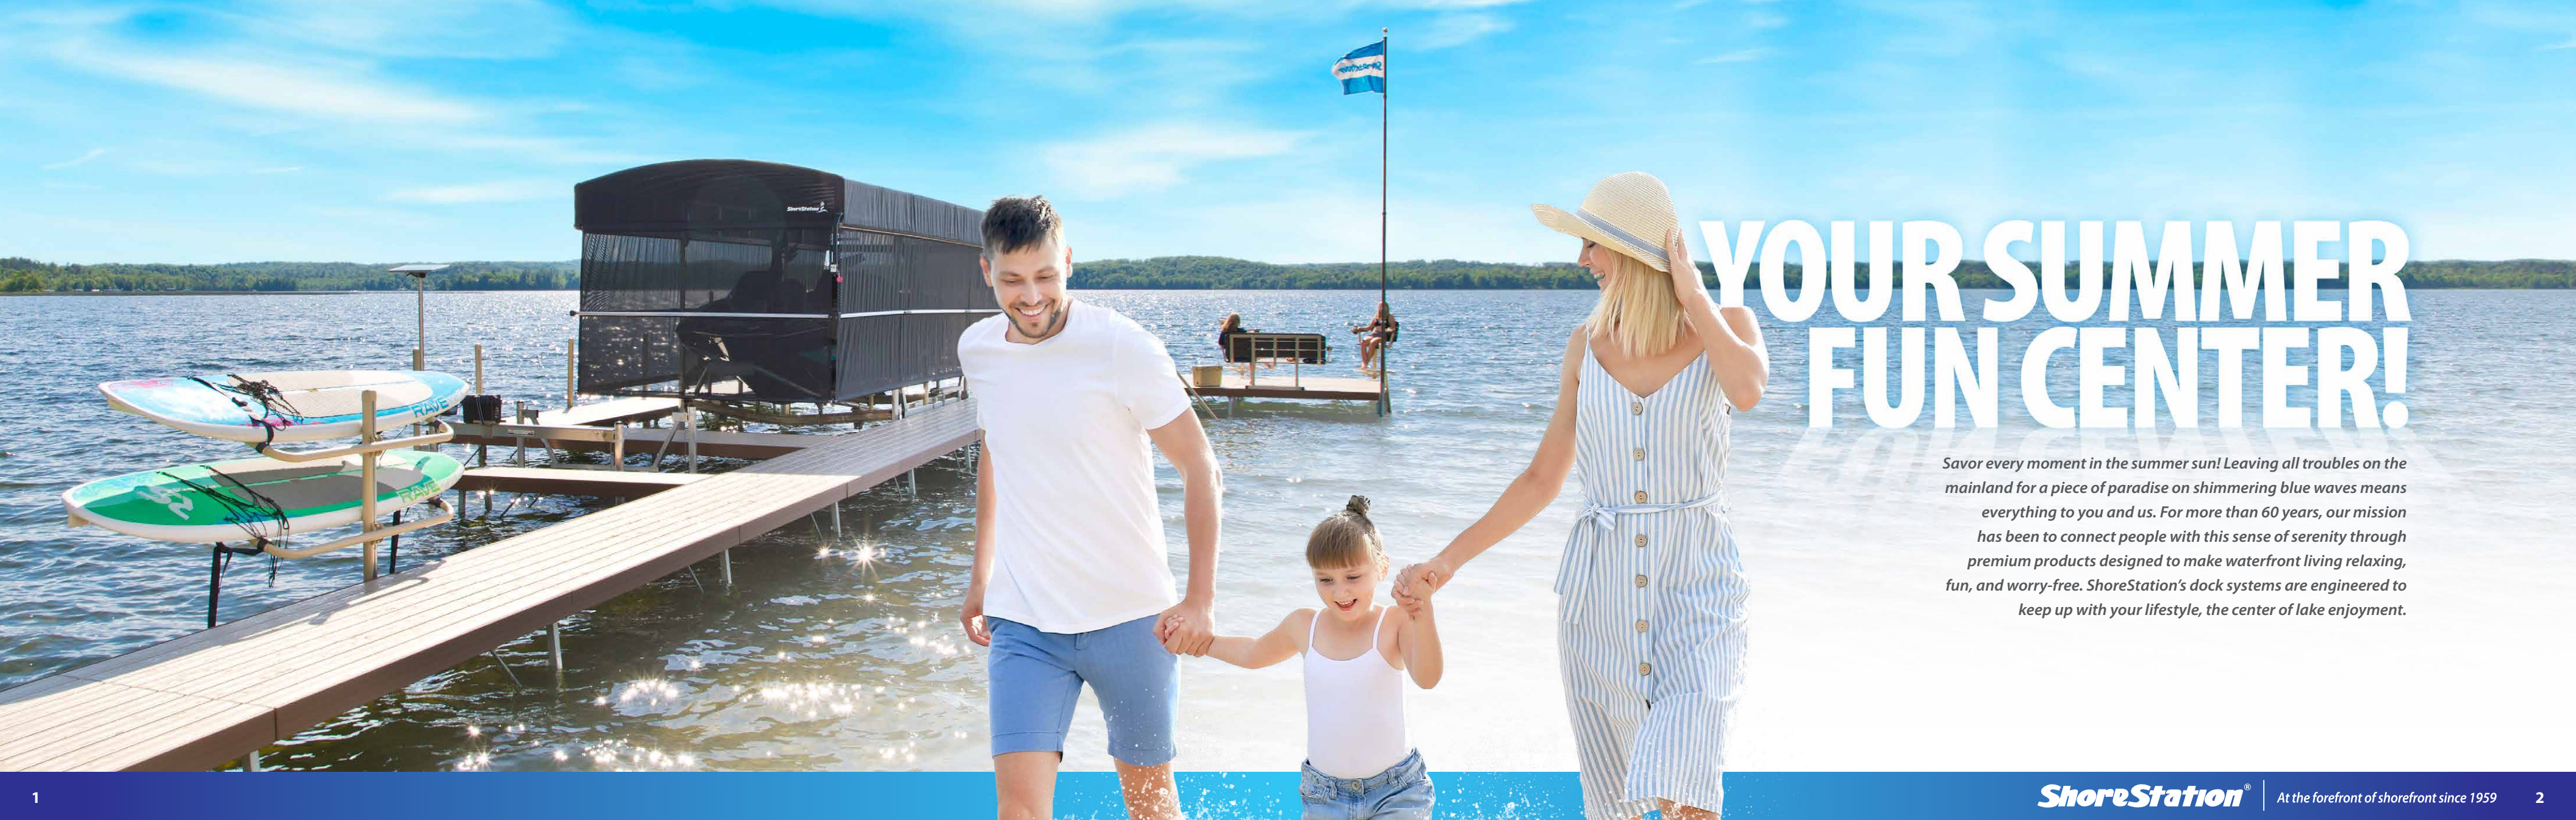

YOUR SUMMER FUN CENTER!

Savor every moment in the summer sun! Leaving all troubles on the mainland for a piece of paradise on shimmering blue waves means everything to you and us. For more than 60 years, our mission has been to connect people with this sense of serenity through premium products designed to make waterfront living relaxing, fun, and worry-free. ShoreStation's dock systems are engineered to keep up with your lifestyle, the center of lake enjoyment.